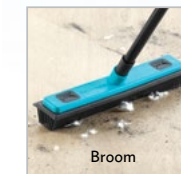

Broom

1. **67495 DUSTPAN +**. Plastic and metal. 13 x 7.9 x 35.8 in. • 2. **67494 SQUEEGEE BROOM**. Aluminum, plastic and rubber. 12.2 x 2.4 x 50.4 in.