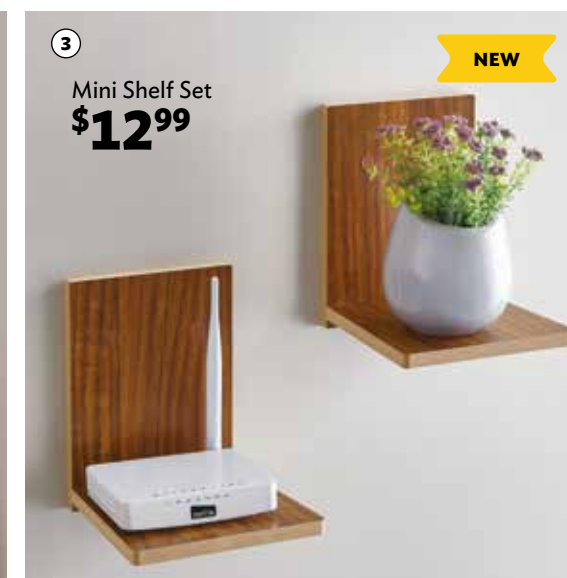

Mix or Match

20% OFF*

*ON ALL DORM PICK ITEMS - WHEN YOU BUY 2 OR MORE FROM PAGES 20 AND 21

Home & Living

Rope Basket Set, White Table Set and Self-Watering Pot.

Rope Basket Set
\$25⁹⁹

②
 Wooden Hook Rack
\$13⁴⁹