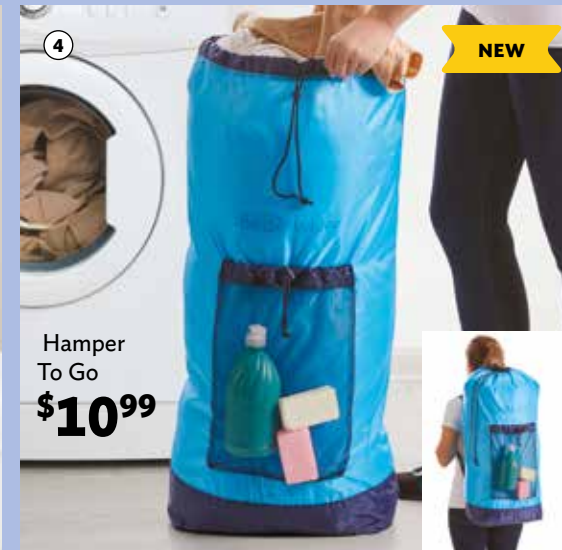

④

Hamper To Go
$10⁹⁹

NEW