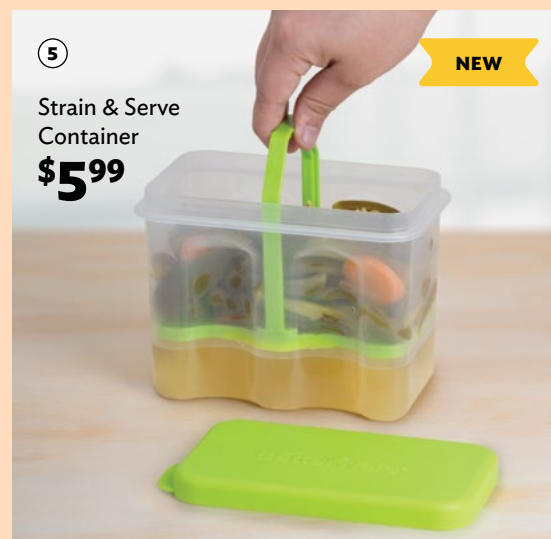

5

Strain & Serve
Container
$5⁹⁹

NEW