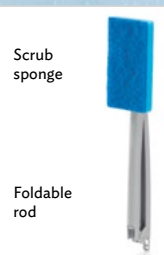

⑤

Slim Window Cleaner

\$4⁹⁹

Dust pan

①

Extendable Tile Scrubber

\$8⁹⁹Scrub
spongeFoldable
rod

②

12-Layered Sponge

\$4⁹⁹

NEW

**Super
absorbent****Removable
layers**

1. **67425** EXTENDABLE TILE SCRUBBER
Plastic and sponge. Handle: 25.2 x 2.4 x 5.5 in.
Sponge: 5.5 x 2.8 x 0.4 in. Includes replacement sponge.
2. **68962** 12-LAYERED SPONGE
Plastic and microfiber. 4.7 x 2.8 x 0.8 in.
3. **67428** SILICONE SPONGES
Silicone. 4.3 x 2.8 x 0.8 in. Set of 2.
4. **67429** BOTTLE BRUSH
Plastic, metal and sponge. 15.7 x 2.8 in.
5. **67621** SOAP DISPENSING BRUSH
Plastic and rubber. 9.1 x 1.2 x 3.5 in. Cap. of 1.9 oz.
6. **67426** STOVE BRUSH
Plastic, metal and stainless steel. 6.7 x 0.8 x 2 in.