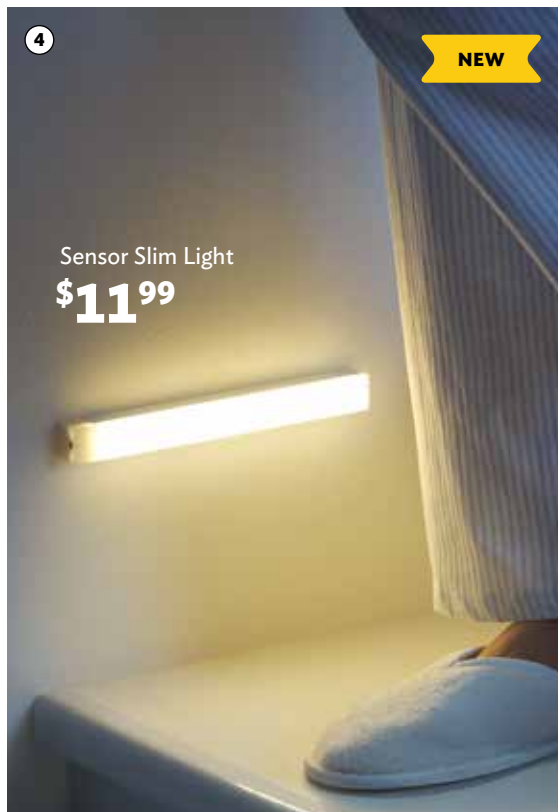

4

NEW

Sensor Slim Light
$11⁹⁹

1. **68925 LAUNDRY BASKET**
   Polyester, EVA, and fiberglass. 12.6 x 15.8 x 22.8 in. 18.5 gal. Capacity: 17.6 lb.
2. **67511 GREY LAUNDRY HAMPER**
   Nonwoven and cardboard. 13.8 x 13.4 x 24 in. Capacity: 11 lb.
3. **67596 SENSOR DISK LIGHT**
   Plastic and stainless steel. $\varnothing$ 3.1 x 0.8 in. Includes adhesive and magnetic installation, and USB cable. Rechargeable battery.
4. **68926 SENSOR SLIM LIGHT**
   Polycarbonate. 8.3 x 0.8 x 0.8 in. Rechargeable battery. 5 V 2W.
5. **67607 TIERED SIDE TABLE[‡]**
   Plastic and resin. 10.2 x 12.6 x 23.6 in. Capacity: 46.3 lb. Screw installation included.
6. **68927 FLOATING NIGHTSTAND SET**
   MDF and cardboard. 15.8 x 10.2 x 5.9 in ea. Capacity: 17.6 lb. Screw installation included. Set of 2 * **WITH AN ADDITIONAL PURCHASE OF $50 OR MORE.**

‡ ⚠ WARNING: This product can expose you to lead, which is known to the State of California to cause cancer and birth defects or other reproductive harm. For more information go to www.P65Warnings.ca.gov.