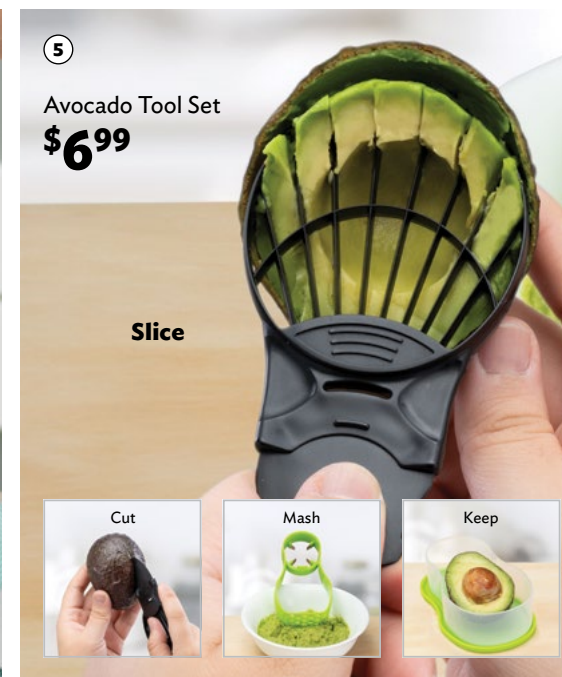

3

Vegetable Chopper
\$10⁹⁹

4

Frying Basket
\$11⁴⁹

5

Bear Egg Holder
\$6⁹⁹

①

Herb Infuser
\$7⁹⁹

②

Straining Ladle
\$4⁹⁹

③

Taco Frying Rack
\$14⁹⁹

1. **67453**
HERB INFUSER
Stainless steel. \varnothing 2.4 x 2.8 in.
Capacity: 2.5 oz.
2. **67463**
STRAINING LADLE
Plastic. \varnothing 3.9 x 12.2 in.
3. **67460**
TACO FRYING RACK
Plastic and stainless steel.
Open: 25.2 x 3.5 x 1.2 in.
Closed: 12.6 x 3.5 x 1.2 in.
4. **67442**
SALSA DISPENSER
Plastic. \varnothing 3.5 x 6.7 in.
Capacity: 17 oz.
5. **67456**
AVOCADO TOOL SET
Plastic and stainless steel.
5.9 x 3.5 x 1.6 in. Capacity: 10 oz.
6. **67444**
THERMAL CONTAINER
Container: Plastic. Sleeve:
Polyester. 7.9 x 7.5 x 2.8 in.
Capacity: 0.4 gal.
7. **67441**
STORE & SERVE CONTAINER
Plastic. 8.7 x 4.3 x 3.1 in.
Capacity: 8.5 oz per
compartment.

Taco night, every night!

④

Salsa Dispenser
\$3⁹⁹

⑤

Avocado Tool Set
\$6⁹⁹

Slice

Cut

Mash