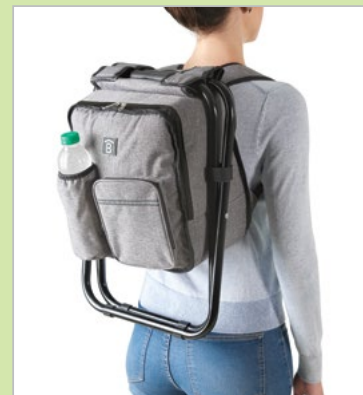

KEEP IT CHILL!

NEW

NEW

Cooler Table
\$49⁹⁹

68942 COOLER TABLE
 Polyester, plastic and metal.
 2.8 x 22.4 x 22.8 in.
 Cooler Capacity: 2 gal.
 Table Capacity: 18.7 lb.

Sit & Chill Backpack
\$49⁹⁹

68943 SIT & CHILL BACKPACK
 Exterior: Fabric and metal.
 Interior: PVC. 13.8 x 11 x 16.5 in.
 Backpack Capacity: 3.2 gal.
 Stool Capacity: 176.4 lb.
 While supplies last.