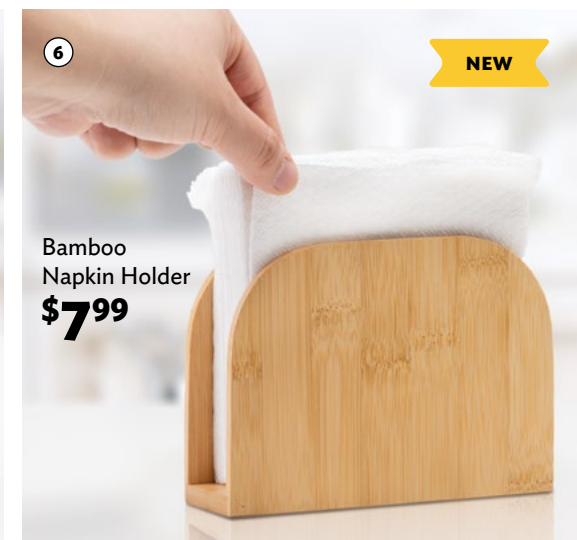

4

Bamboo Lazy Susan
\$16⁹⁹

NEW

5

Bamboo Table Caddy
\$16⁹⁹

NEW

6

Bamboo Napkin Holder
\$7⁹⁹

NEW

BUNDLE & SAVE 20%

Bamboo Table Bundle
68948

Reg. price
\$41.97

\$32⁹⁹

INCLUDES: **68949** BAMBOO LAZY SUSAN, **68950** BAMBOO NAPKIN HOLDER, AND **68951** BAMBOO TABLE CADDY

1. **67330** WIDE FRIDGE ORGANIZER. Plastic. 12.6 x 5.9 x 3.5 in. Capacity: 1.1 gal. *EACH WHEN YOU BUY 2 OR MORE. • 2. **67573** SLIM FRIDGE ORGANIZER. Plastic. 14.6 x 4.3 x 3.9 in. Capacity: 0.9 gal. *EACH WHEN YOU BUY 2 OR MORE. • 3. **67371** CUSTOMIZABLE STORAGE BIN. Plastic. 9.4 x 3.5 x 5.5 in. Capacity: 2.6 lb. Includes 2 spacers. *EACH WHEN YOU BUY 2 OR MORE. • 4. **68952** FRESH BASKET SET. Plastic. Large: 11 x 7.1 x 5.9 in. 3.7 qt. Medium: 7.9 x 5.1 x 4.3 in. 1.6 qt. Small: 5.5 x 3.5 x 3.5 in. 22 oz. • 5. **69009** ICE CUBE TRAY. Rubber. 6.7 x 4.3 x 2 in. Makes 6 large ice cubes. *EACH WHEN YOU BUY 2 OR MORE. • 6. **68953** SLIM BEVERAGE DISPENSER. Plastic. 10.2 x 4.3 x 8.3 in. Capacity: 1 gal.