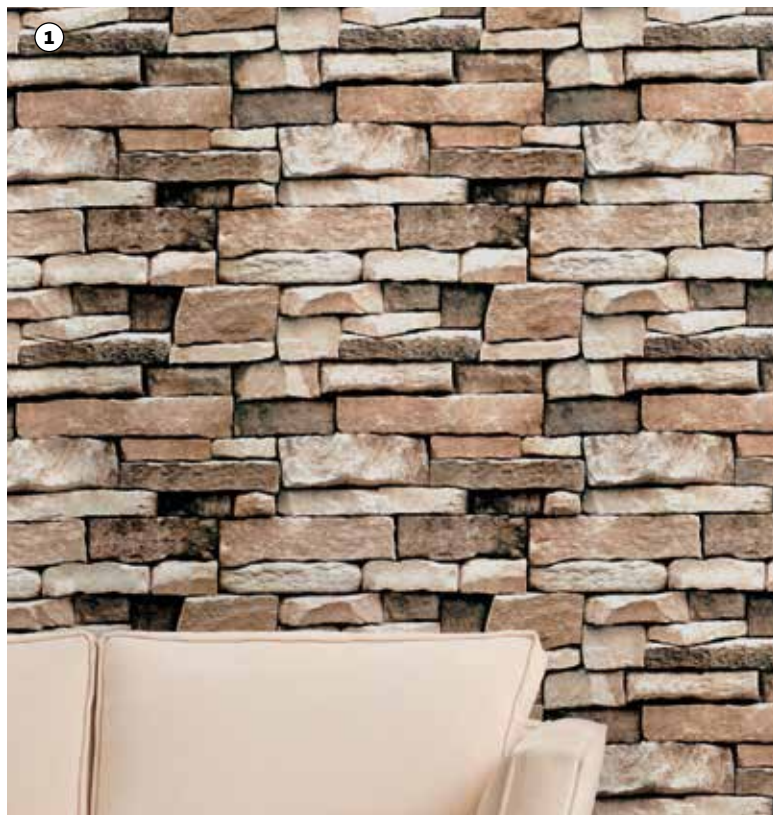

BUY MORE, SAVE MORE

1. Flagstone Wallpaper
2. Cantera Wallpaper

$799 /EA*

Reg. price: $9.99

BUY MORE, SAVE MORE

3. White Brick Paneling Sheet
4. Flagstone Paneling Sheet

$799 /EA*

Reg. price: $9.99

BUY MORE, SAVE MORE

5. Decorative Privacy Film
6. Glass Privacy Film
7. Frosted Privacy Film

$599 /EA*

Reg. price: $6.99

Retractable
Scraper
$549

1. **67590 FLAGSTONE WALLPAPER**†. Adhesive vinyl. 17.7 in x 6.5 ft. • 2. **67591 CANTERA WALLPAPER**†. Adhesive vinyl. 17.7 in x 6.5 ft. • 3. **67589 WHITE BRICK PANELING SHEET**†. Polyethylene foam and adhesive PVC. 29.9 x 27.6 in. • 4. **67624 FLAGSTONE PANELING SHEET**†. Polyethylene foam and adhesive PVC. 29.9 x 29.5 in. • 5. **68935 DECORATIVE PRIVACY FILM**†. Adhesive vinyl. 17.7 in x 6.5 ft. • 6. **67592 GLASS PRIVACY FILM**. Adhesive vinyl. 17.7 in x 6.5 ft. • 7. **67415 FROSTED PRIVACY FILM**†. Adhesive vinyl. 17.7 in x 6.5 ft. • 8. **67420 RETRACTABLE SCRAPER**. Plastil, rubber and metal. 0.8 x 2 x 3.9 in. * **EACH WHEN YOU BUY 2 OR MORE OF THE SAME ITEM.** † **WARNING:** This product can expose you to lead, which is known to the State of California to cause cancer and birth defects or other reproductive harm. For more information go to www.P65Warnings.ca.gov.