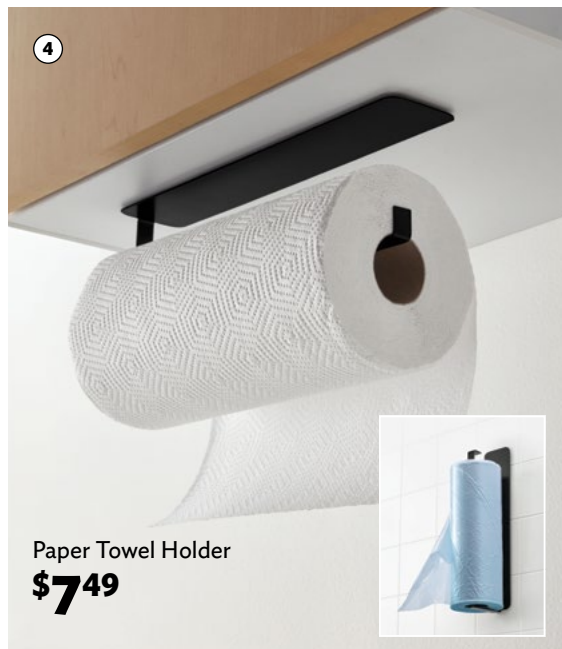

②
Bag Clips
$3⁹⁹

1. **67476** STACKABLE BASKET. Metal. 13.4 x 7.9 x 6.3 in. Capacity: 6.6 lb. • 2. **67472** BAG CLIPS. Plastic. (4) 5.1 x 0.8 x 0.8 in, (4) 3.5 x 0.8 x 0.8 in, (2) 2.4 x 0.4 x 0.8 in. • 3. **67575** CUTLERY TRAY. Plastic. 13.4 x 7.9 x 1.6 in. Capacity: 0.5 gal. • 4. **67325** PAPER TOWEL HOLDER. Metal. 11.8 x 2.4 x 3.1 in. Capacity: 7.1 oz. Self-adhesive installation included. • 5. **67376** CLEAR BACKSPASH. Adhesive vinyl. 17.3 in. x 4.9 ft. • 6. **68961** CLEAR KITCHEN LINER. Plastic. 17.7 in x 4.9 ft. • 7. **67408** FOLDING STEP STOOL[‡]. Plastic. 11.8 x 14.6 x 12.6 in. Capacity: 264.6 lb. • 8. **67579** ADHESIVE KITCHEN LINER. Adhesive aluminum. 15.8 in x 6.5 ft.
‡ **WARNING:** This product can expose you to lead, which is known to the State of California to cause cancer and birth defects or other reproductive harm. For more information go to www.P65Warnings.ca.gov.