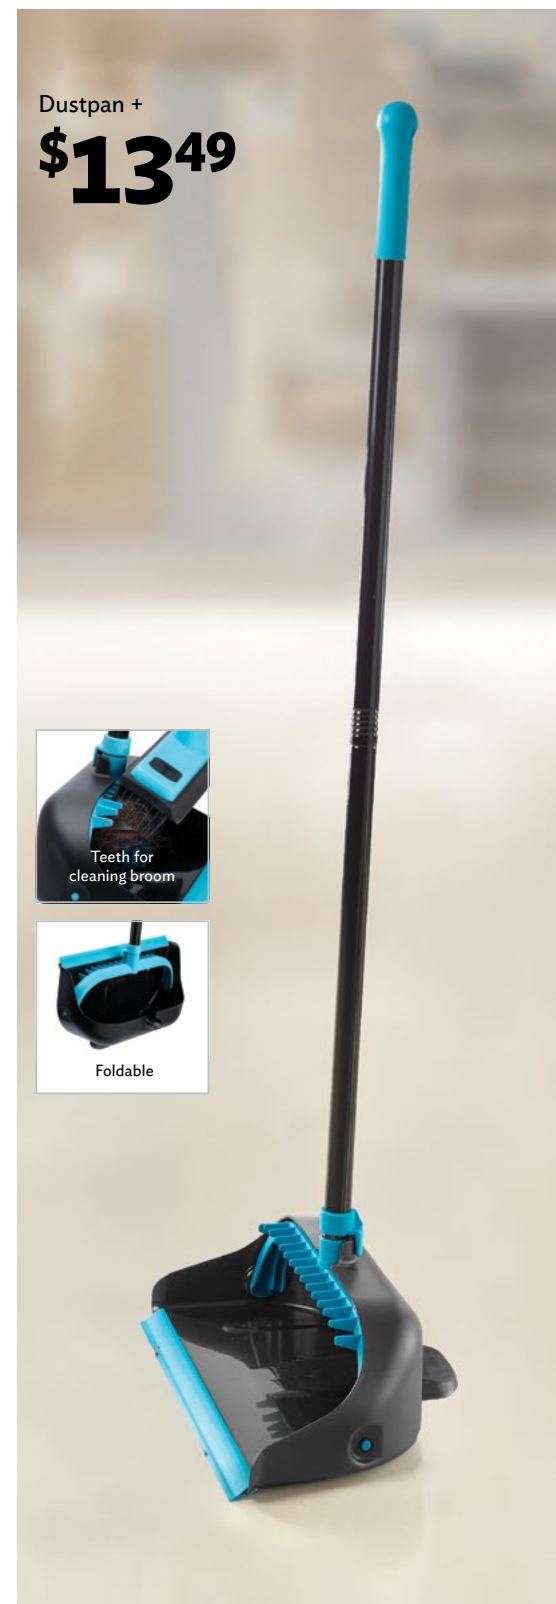

Rotating Mop

\$34⁹⁹*

Reg. price: \$59.99

\$25 OFF

67493 ROTATING MOP
Plastic, chrome-plated steel, and microfiber.
Handle: 47.2 in. Bucket: 17.7 x 10.2 x 8.3 in.
1.3 gal. Includes replacement mop.

*** WITH AN ADDITIONAL PURCHASE OF \$50 OR MORE.**

Rotating Mop Replacement

\$3⁴⁹

67430 ROTATING MOP REPLACEMENT
Cotton microfiber. \varnothing 12.6 x 1.6 in.

Dustpan +

\$13⁴⁹

Teeth for cleaning broom

Foldable

Squeegee Broom