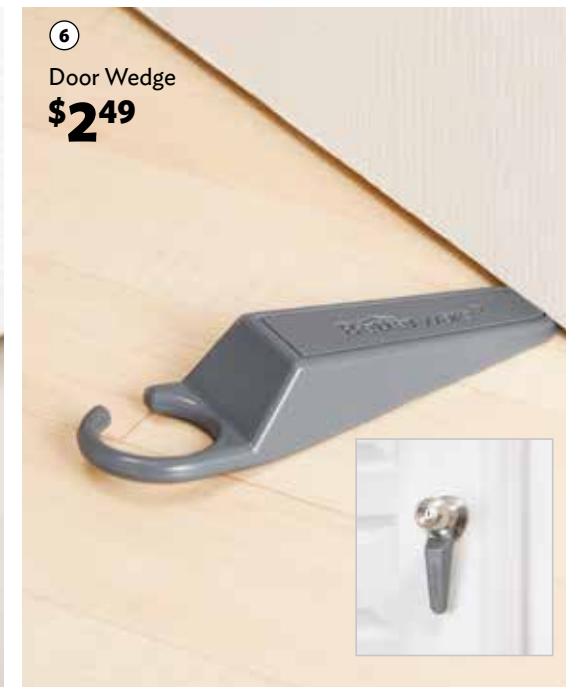

1. **67416** ADHESIVE NAILS. Acrylic and stainless steel. 2.8 x 2.8 x 0.4 in. Capacity: 3.3 lb. Adhesive installation included. Set of 2. • 2. **67418** ADHESIVE HOOKS. Plastic and stainless steel. 2.4 x 2.4 x 0.8 in. Capacity: 4.4 lb. Set of 2. • 3. **67417** MOUNTING TAPE. Plastic. 39.4 x 1.2 in. Every 4 in can hold 1 lb. • 4. **67411** ADHESIVE DOOR SWEEP. Plastic. 39.4 x 1.6 in. For doors of up to 39.3 in. Self-adhesive installation included. • 5. **67583** DOOR STOPPER & HOLDER. Plastic and rubber. 3.1 x 2 x 2.8 in. Self-adhesive installation included. • 6. **67410** DOOR WEDGE. PVC. 5.5 x 1.1 x .7 in.